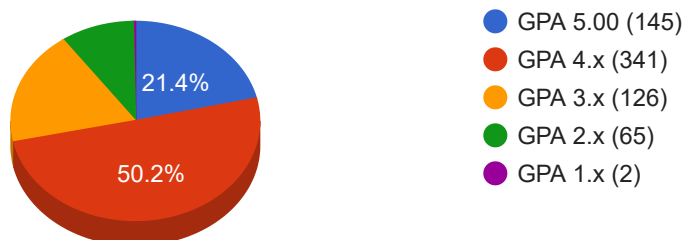

GPA Countdown [Year: 2020] (Total Passed: 679)