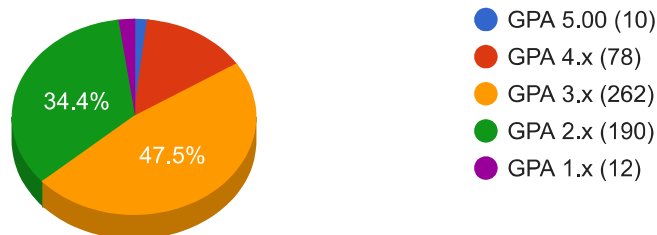

GPA Countdown [Year: 2019] (Total Passed: 552)

[History] Passed vs Not Passed (Among Appeared) (% of GPA 5 among passed)

	Year	Appeared	Passed	Not Passed	% of Pass	GPA 5	% of GPA 5
1	2019	774	552	222	71.32	10	1.81
2	2018	775	436	339	56.26	4	0.92
3	2017	693	410	283	59.16	13	3.17
4	2016	647	510	137	78.83	10	1.96
5	2015	525	364	161	69.33	7	1.92