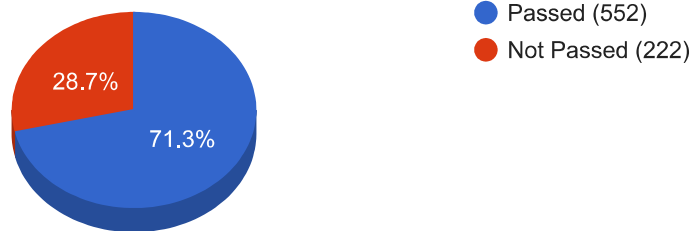

WEB BASED RESULT PUBLICATION SYSTEM FOR EDUCATION BOARDS

JSC/JDC/SSC/DAKHIL/HSC/ALIM AND EQUIVALENT EXAMINATION

Result of HSC or Equivalent Examination - 2019

BOARD OF INTERMEDIATE & SECONDARY EDUCATION, DINAJPUR
RESULT OF HSC EXAMINATION, 2019

Institution: PALASHBARI GOVT. COLLEGE (EIIN: 121426)
Centre: PALASHBARI-3, Thana/Upazilla: PALASHBARI, Zilla: GAIBANDHA
No. of Students: { Appeared: 774, Passed: 552, Percentage of Pass: 71.32, GPA 5: 10 }

RESULT ANALYTICS

Statement: Total 774 (496 male and 278 female) students appeared in exam. Among them 552 (330 male and 222 female) students passed, i.e. secured minimum GP 1.0 in every compulsory and elective subject. Percentage of Pass is 71.32. Total 10 (5 male and 5 female) students secured GPA 5.00.

Passed vs Not Passed [Year: 2019] (Total Appeared: 774)