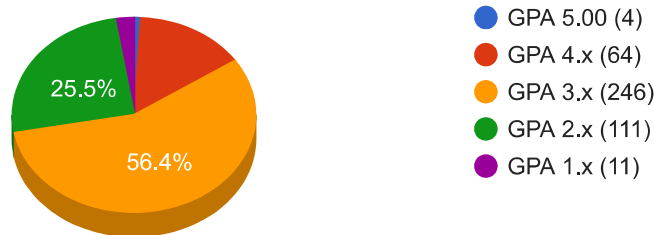

GPA Countdown [Year: 2018] (Total Passed: 436)

[History] Passed vs Not Passed (Among Appeared) (% of GPA 5 among passed)

	Year	Appeared	Passed	Not Passed	% of Pass	GPA 5	% of GPA 5
1	2018	775	436	339	56.26	4	0.92
2	2017	693	410	283	59.16	13	3.17
3	2016	647	510	137	78.83	10	1.96
4	2015	525	364	161	69.33	7	1.92
5	2014	578	464	114	80.28	25	5.39