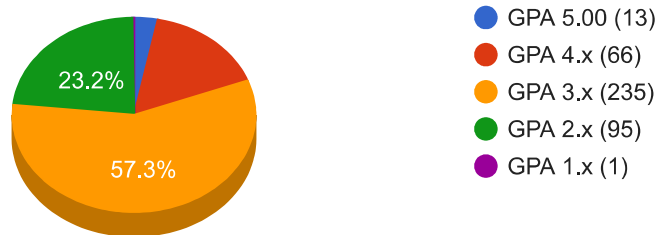

GPA Countdown [Year: 2017] (Total Passed: 410)

[History] Passed vs Not Passed (Among Appeared) (% of GPA 5 among passed)

	Year	Appeared	Passed	Not Passed	% of Pass	GPA 5	% of GPA 5
1	2017	693	410	283	59.16	13	3.17
2	2016	647	510	137	78.83	10	1.96
3	2015	525	364	161	69.33	7	1.92
4	2014	578	464	114	80.28	25	5.39
5	2013	466	319	147	68.45	9	2.82