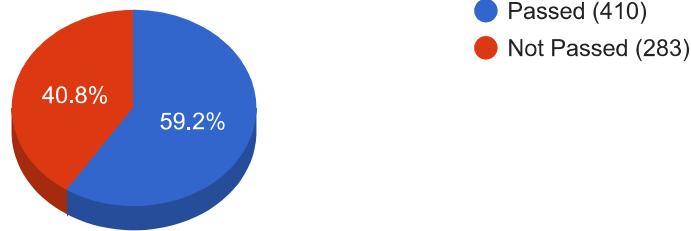

WEB BASED RESULT PUBLICATION SYSTEM FOR EDUCATION BOARDS

JSC/JDC/SSC/DAKHIL/HSC/ALIM AND EQUIVALENT EXAMINATION

Result of HSC or Equivalent Examination - 2017

BOARD OF INTERMEDIATE & SECONDARY EDUCATION, DINAJPUR
RESULT OF HSC EXAMINATION, 2017

Institution: PALASHBARI GOVT. COLLEGE (EIIN: 121426)
Centre: PALASHBARI-3, Thana/Upazilla: PALASHBARI, Zilla: GAIBANDHA
No. of Students: { Appeared: 693, Passed: 410, Percentage of Pass: 59.16, GPA 5: 13 }

RESULT ANALYTICS

Statement: Total 693 (477 male and 216 female) students appeared in exam. Among them 410 (264 male and 146 female) students passed, i.e. secured minimum GP 1.0 in every compulsory and elective subject. Percentage of Pass is 59.16. Total 13 (8 male and 5 female) students secured GPA 5.00.

Passed vs Not Passed [Year: 2017] (Total Appeared: 693)