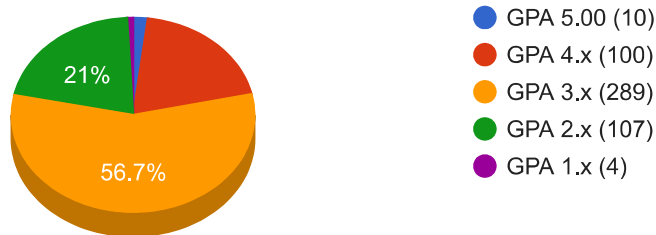

GPA Countdown [Year: 2016] (Total Passed: 510)

[History] Passed vs Not Passed (Among Appeared) (% of GPA 5 among passed)

	Year	Appeared	Passed	Not Passed	% of Pass	GPA 5	% of GPA 5
1	2016	647	510	137	78.83	10	1.96
2	2015	525	364	161	69.33	7	1.92
3	2014	578	464	114	80.28	25	5.39
4	2013	466	319	147	68.45	9	2.82