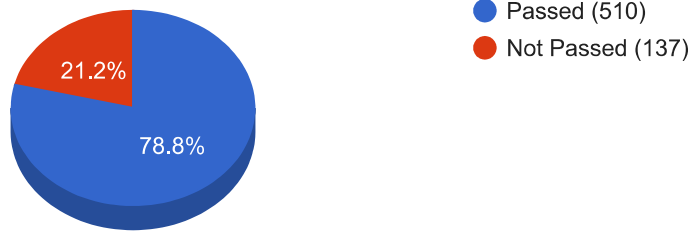

WEB BASED RESULT PUBLICATION SYSTEM FOR EDUCATION BOARDS

JSC/JDC/SSC/DAKHIL/HSC/ALIM AND EQUIVALENT EXAMINATION

Result of HSC or Equivalent Examination - 2016

BOARD OF INTERMEDIATE & SECONDARY EDUCATION, DINAJPUR
RESULT OF HSC EXAMINATION, 2016

Institution: PALASHBARI GOVT. COLLEGE (EIIN: 121426)
Centre: PALASHBARI-3, Thana/Upazilla: PALASHBARI, Zilla: GAIBANDHA
No. of Students: { Appeared: 647, Passed: 510, Percentage of Pass: 78.83, GPA 5: 10 }

RESULT ANALYTICS

Statement: Total 647 (446 male and 201 female) students appeared in exam. Among them 510 (338 male and 172 female) students passed, i.e. secured minimum GP 1.0 in every compulsory and elective subject. Percentage of Pass is 78.83. Total 10 (5 male and 5 female) students secured GPA 5.00.

Passed vs Not Passed [Year: 2016] (Total Appeared: 647)