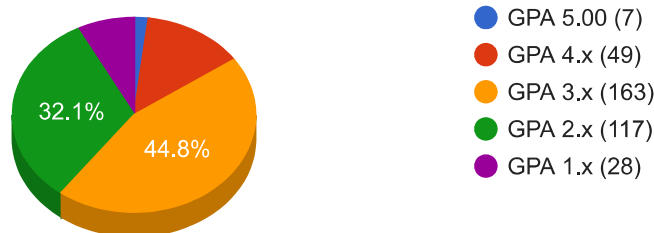

GPA Countdown [Year: 2015] (Total Passed: 364)

[History] Passed vs Not Passed (Among Appeared) (% of GPA 5 among passed)

	Year	Appeared	Passed	Not Passed	% of Pass	GPA 5	% of GPA 5
1	2015	525	364	161	69.33	7	1.92
2	2014	578	464	114	80.28	25	5.39
3	2013	466	319	147	68.45	9	2.82